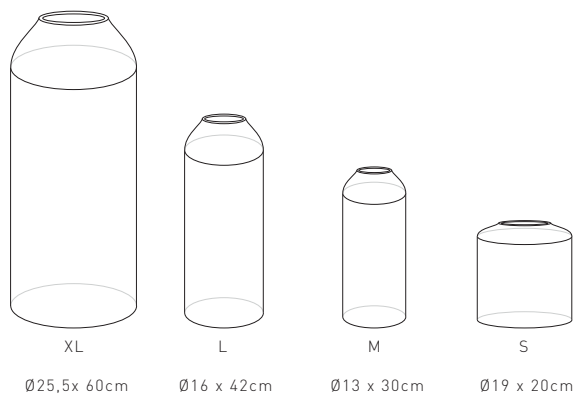

color options:

*RUBY(red), SMOKE(grey), AMBER(honey), WATERS (turquoise), ROYAL(blue)
contact us for individual colors and custom designs*

*Each object is mouthblown and hand finished by artisan craftsmen in Sweden and designed in Berlin.
Due to the unique manufacturing process in fine and soft copper mesh, each piece is one of a kind.*

*Please contact us for orders via mail:
order@milenakling.com*

WWW.MILENAKLING.COM